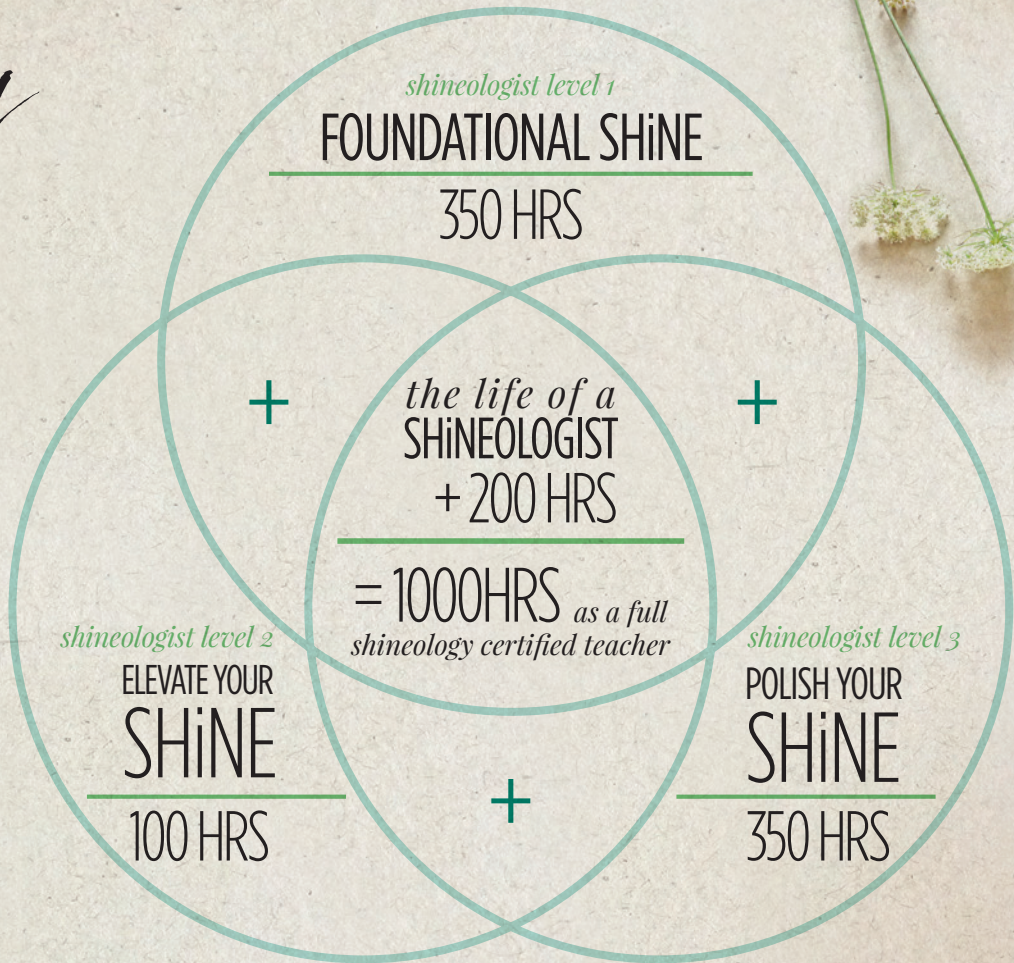

journey to shine

elevate + educate
in SHINEOLOGY

anngreenyoga.com

journey to shine

elevate + educate in SHiNEOLOGY

shineologist level 1

FOUNDATIONAL SHiNE

350 HRS

Embark upon an education in transformation and learn to teach a unique journey of intelligent, alignment based vinyasa yoga. Empowered with love and confidence, you will be able to lead Foundational SHiNEOLOGY flow classes.

shineologist level 2

ELEVATE YOUR SHiNE

100 HRS

Elevate your Foundational Shine education with intelligence, leadership, alignment and transformation in the SHiNEOLOGY System of Yoga. Integrate extensions, advances and adjustments with deeper anatomy, and sequencing to supercharge your SHiNEOLOGY flow and lead ELEVATED SHiNEOLOGY flow classes.